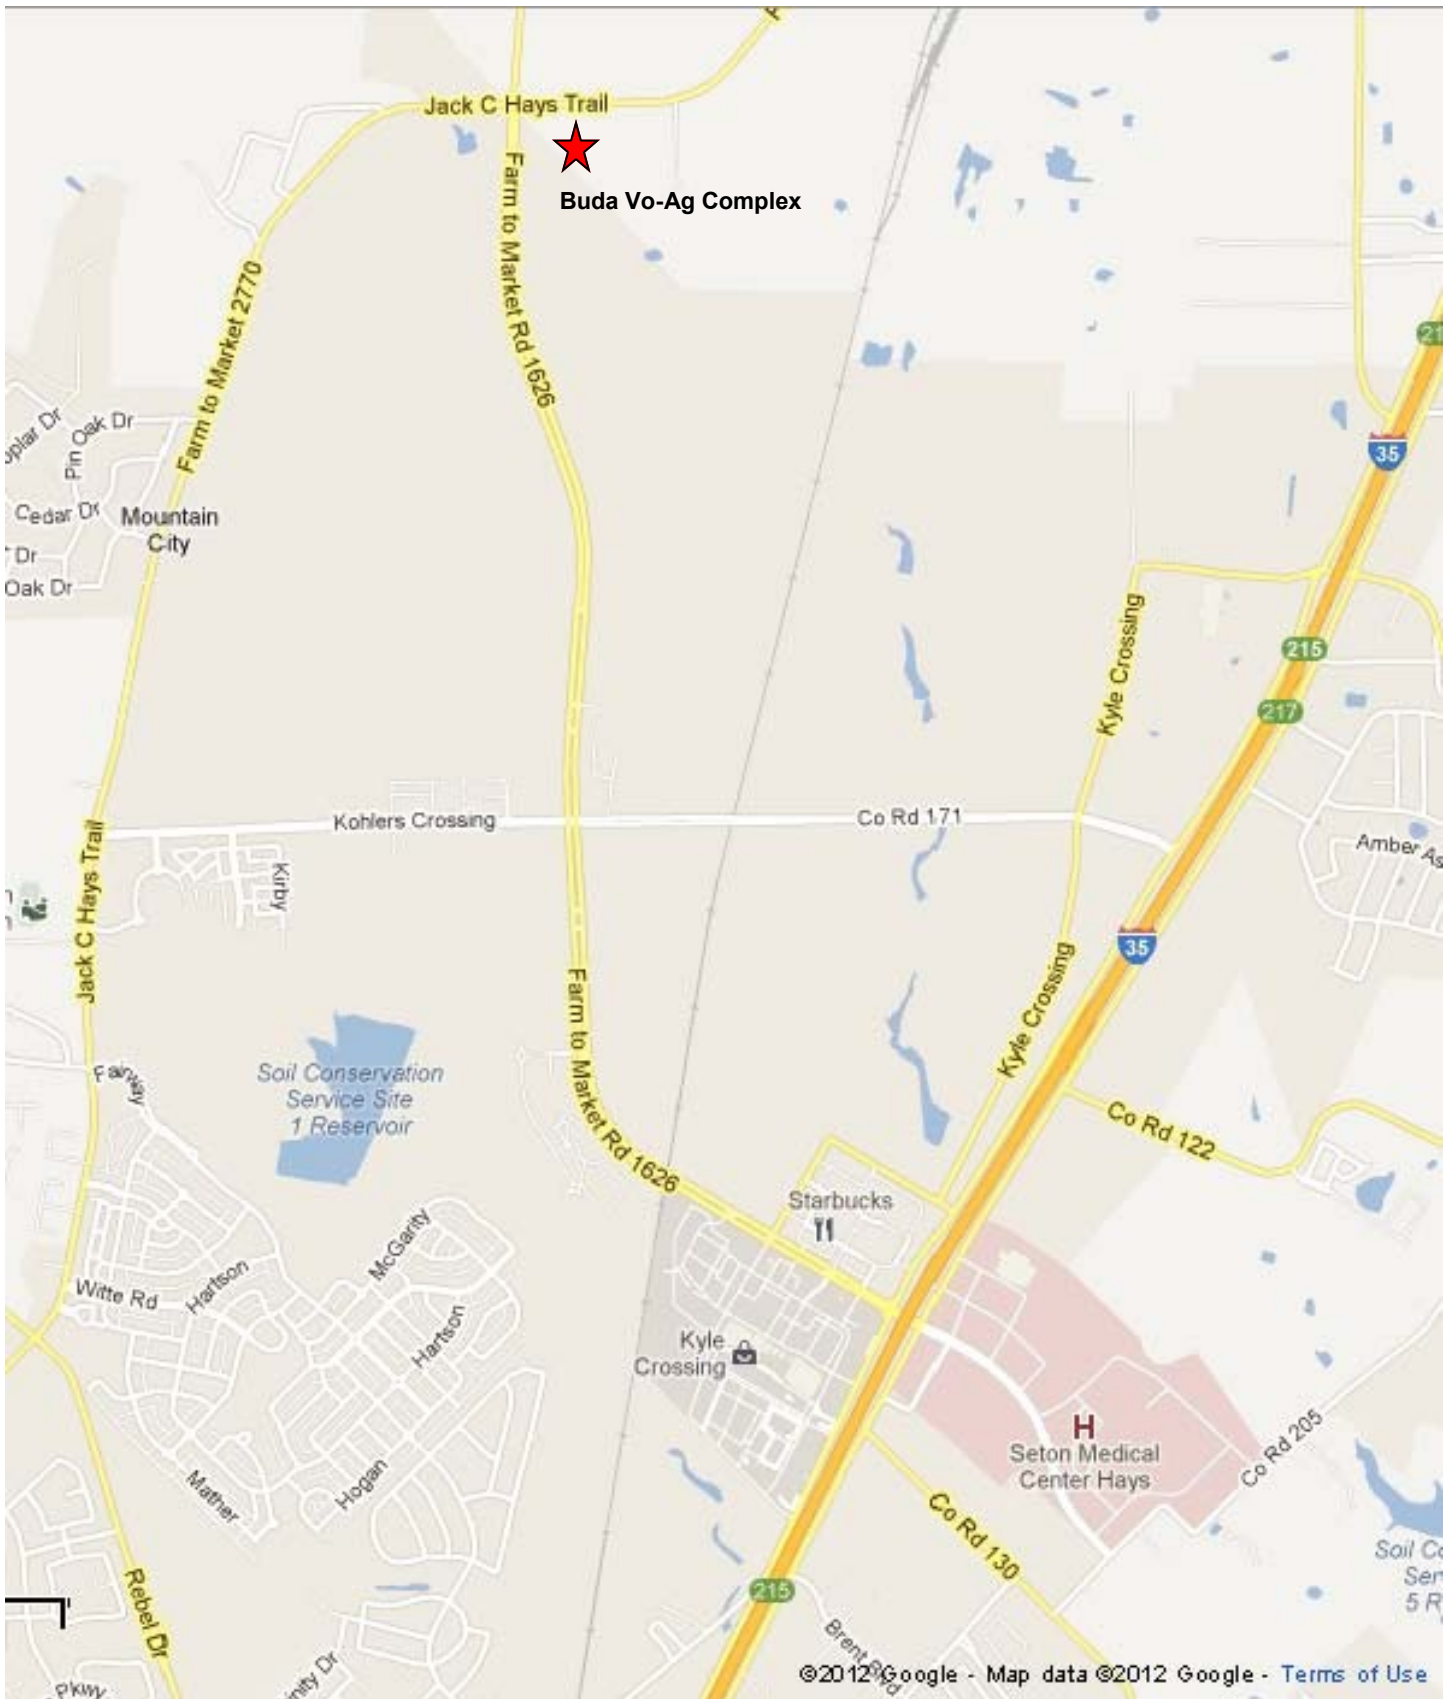

## Directions to Buda Vo-Ag Complex

Take exit 215 off of IH 35 and turn west onto FM 1626. At the intersection of FM 1626 and FM 2770 (Jack C. Hays Trail), turn right. The Buda Vo-Ag Complex will be the first drive way on your right. Look for the sign.